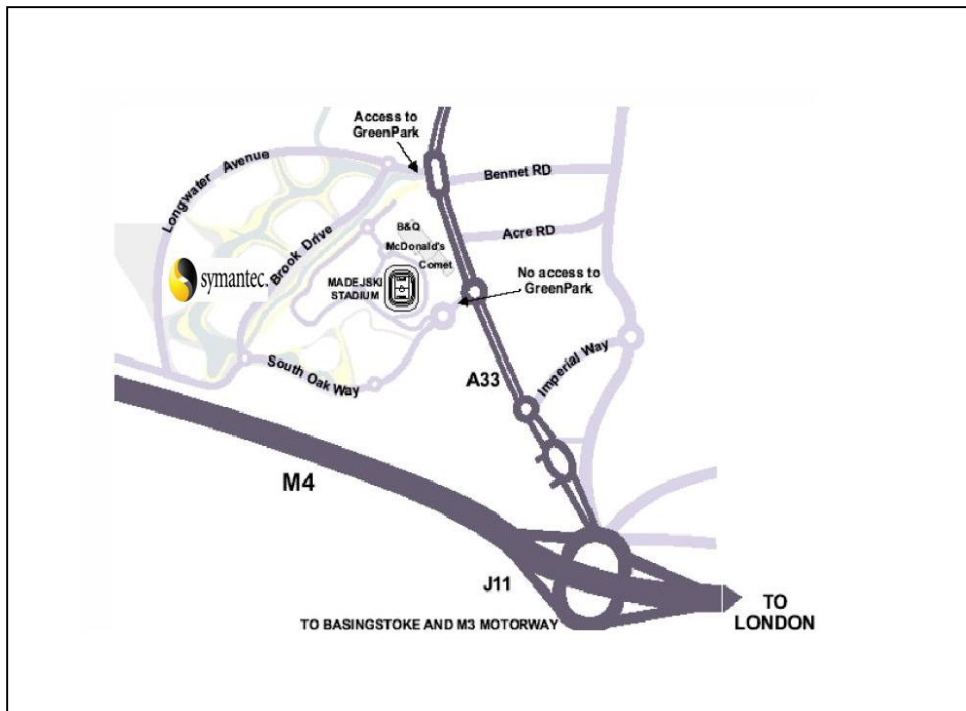

Symantec (Symantec Software Limited)
350 Brook Drive, GreenPark, Reading, Berkshire, RG2 6UH
Tel: 0870 2431080
www.symantec.com

How to Get There:

From Junction 11 M4

At Junction 11, turn onto the A33 towards Reading Town Centre and the Madejski football stadium. Worldcom will be on your left-hand side, go straight across the first roundabout, go straight across the second roundabout, B&Q will be on your left-hand side, at the roundabout take the second left onto GreenPark, go left at the traffic lights SYMANTEC is the fourth set of buildings on your right.

From Reading Town Centre

From the Inner Distribution Road (dual carriageway) follow signs for the A33 towards Basingstoke and the M4. When on the A33 go straight over the first roundabout by Thames Water, at the second roundabout, by Lancaster Jaguar showroom, get into the far right hand lane and follow round to the right, you will be facing B&Q. Take the 2nd exit onto GreenPark, go left at the traffic lights, Symantec is the fourth set of buildings on your right

Bus from Reading Station to GreenPark & Madejski Stadium

Located close to Junction 11 on the M4, Daytrack connects GreenPark & The Madejski Stadium to Reading Town Centre and the Rail Station.

<http://www.gogoldline.co.uk/daytrack.php4>

The Day Track Service runs from Monday to Friday inclusive

Between 07:00 & 19:00

Every 7-8 minutes